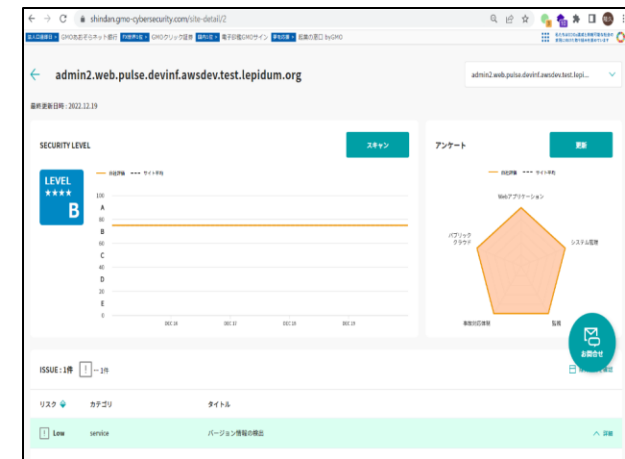

## サイバー攻撃 ネットde診断

## Cyber Attack Net Assessment

As our ASM (attack surface management) product, **easy-to-use** security assessment service like a human health check that tells you in an **easy-to-understand** way whether your site is safe or not.

① Login to GMO assessment site

② Just enter your website URL

③ Check your Assessment results

Automatically checks for major entry points of cyber attacks.

Attackers look for publicly available IT assets