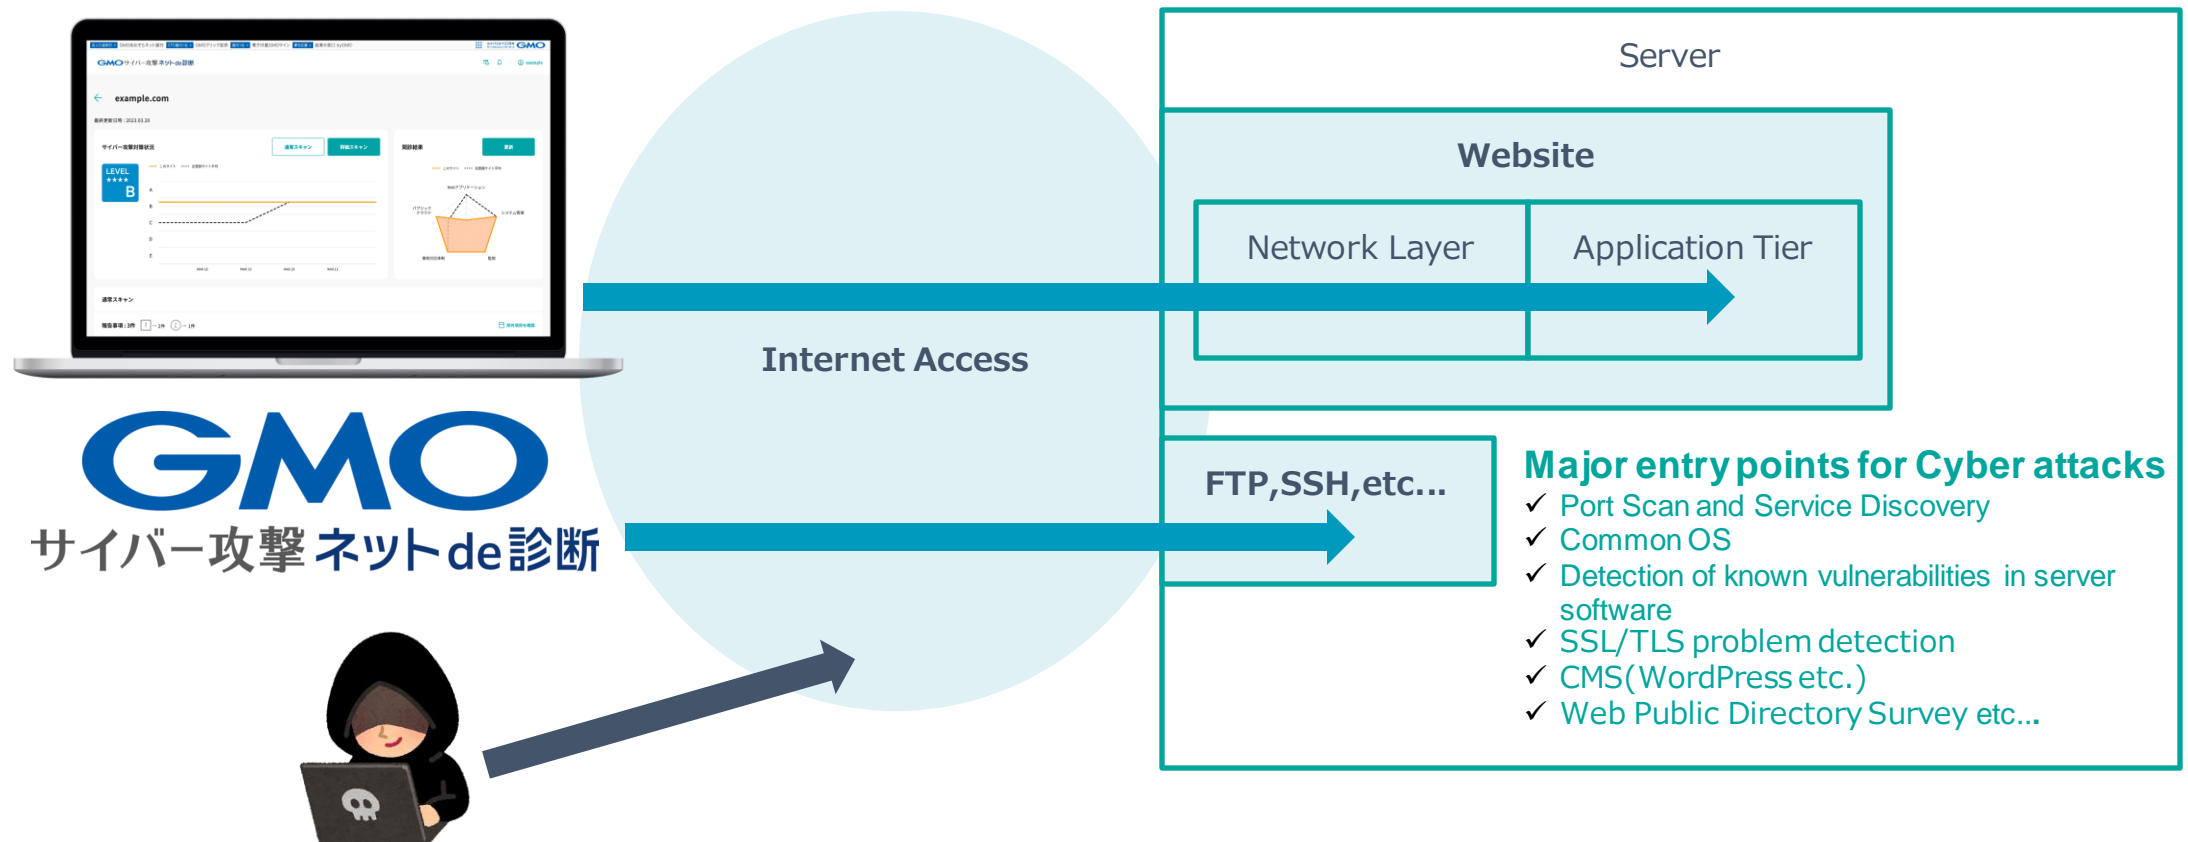

## サイバー攻撃 ネットde診断

## Cyber Attack Net Assessment

As our ASM (attack surface management) product, **easy-to-use** security assessment service like a human health check that tells you in an **easy-to-understand** way whether your site is safe or not.

① Login to GMO assessment site

② Just enter your website URL

③ Check your Assessment results

Automatically checks for major entry points of cyber attacks.

Attackers look for publicly available IT assets