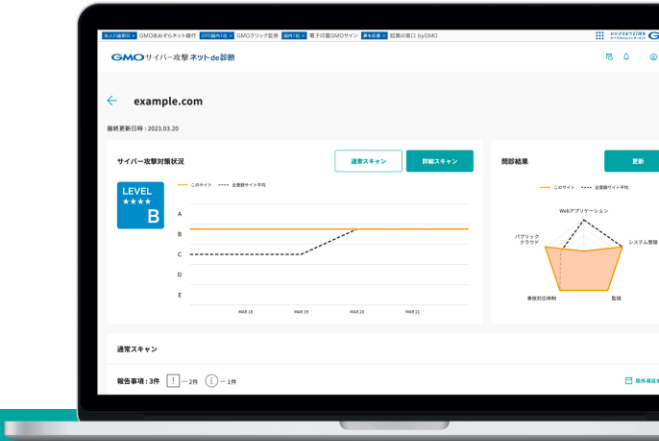

More Efficient and Safer Security Measures

GMO

サイバー攻撃 ネットde診断

Cyber Attack Net Assessment